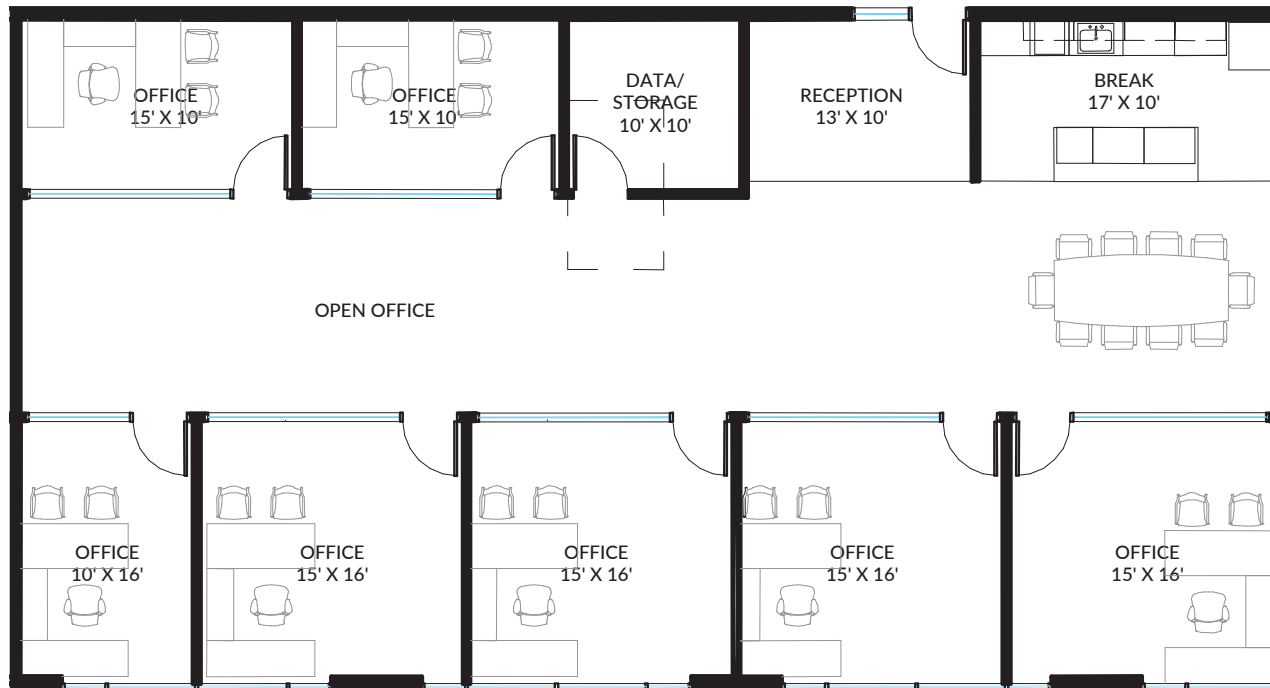

121 Commerce Place AQUA
SH 121/Bellevue Drive
Plano, Texas 75024

Suite 305
3,855 SF

Leasing Information

Andrew Scudder
(214) 438-1580
andrew.scudder@jll.com

Caroline Leary
(214) 438-3953
caroline.leary@jll.com