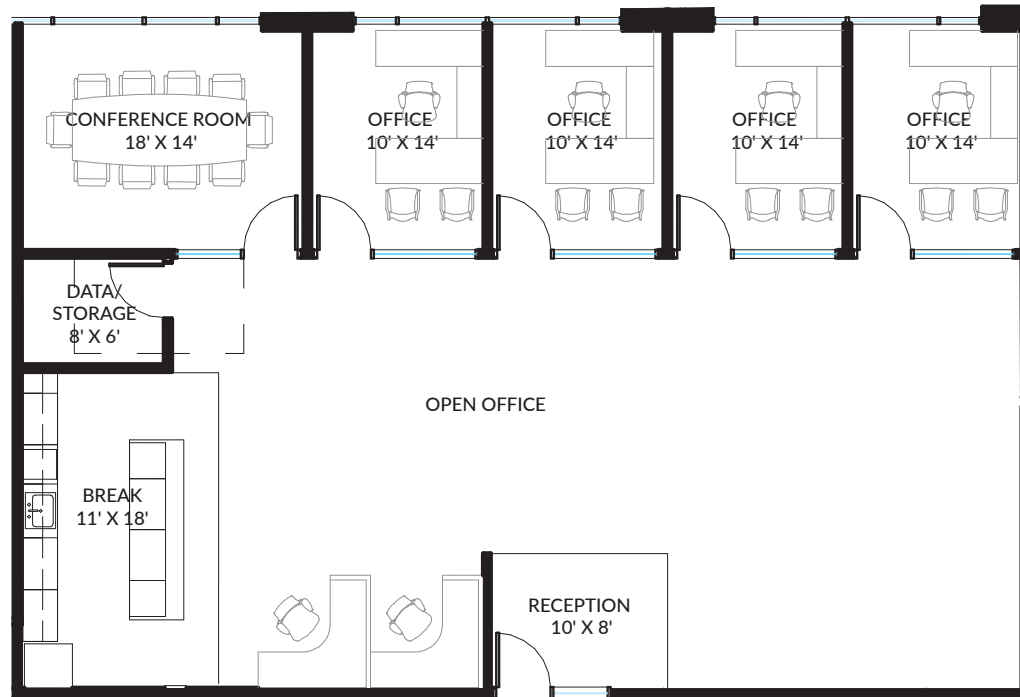

121 Commerce Place AQUA
SH 121/Belleview Drive
Plano, Texas 75024

Suite 225
3,071 SF

Leasing Information

Andrew Scudder
(214) 438-1580
andrew.scudder@jll.com

Caroline Leary
(214) 438-3953
caroline.leary@jll.com