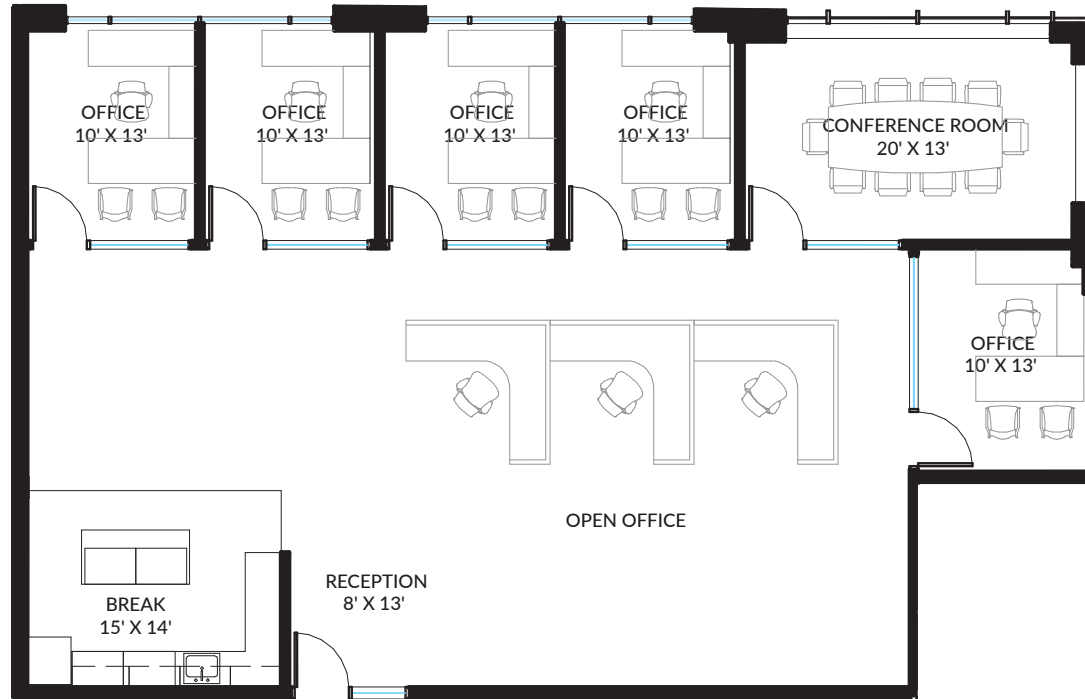

121 Commerce Place AQUA
SH 121/Bellevue Drive
Plano, Texas 75024

Suite 125
3,084 SF

Leasing Information

Andrew Scudder
(214) 438-1580
andrew.scudder@jll.com

Caroline Leary
(214) 438-3953
caroline.leary@jll.com